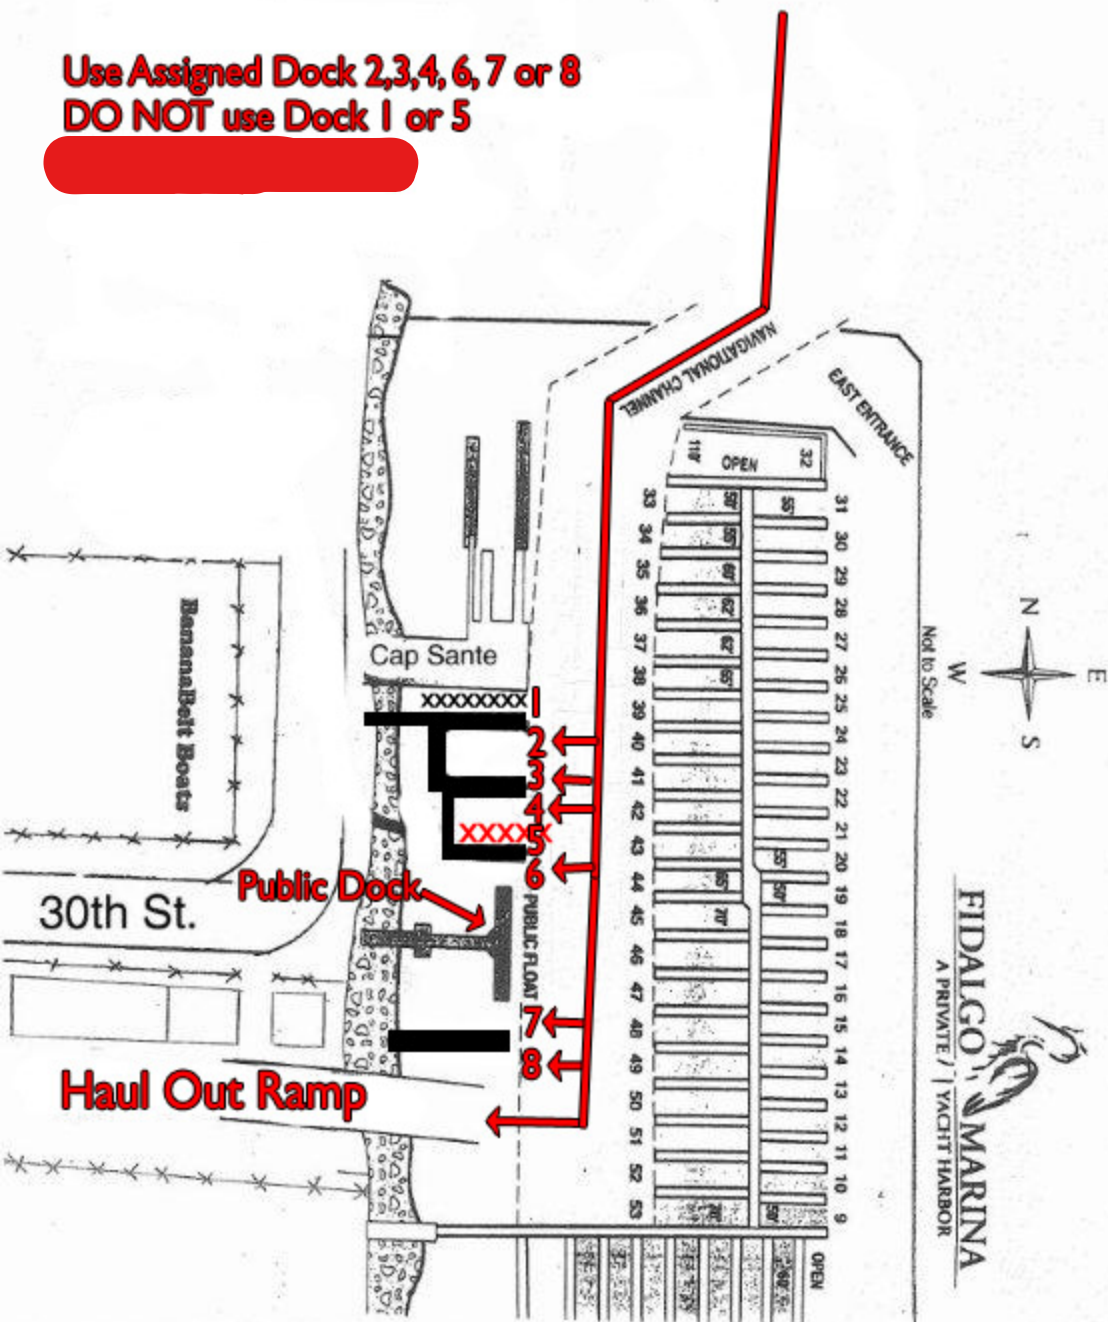

Guemes Channel

NHD Docks at Fidalgo Marina

Swinomish Channel

Arriving via Guemes Channel

**NHD Docks
Located in
Fidalgo Marina**

 North

Fidalgo Marina
and NHD Docks

NHD Main Yard

Fidalgo Marina & NHD Docks

Use Assigned Dock 2,3,4, 6, 7 or 8
DO NOT use Dock 1 or 5

Use Assigned Dock 2,3,4,6,7 or 8
DO NOT use Dock 1 or 5

Haul Out Ramp

NHD Docks

Public Dock
8 7 6 X 4 3 2 X

Fidalgo Marina

North

Main Yard

Main Office

30th

Yacht Sales

T ave

Yard 3

Gas Shop

Haul/Lauch Ramp

- 2
- 3
- 4
- 6

- 7
- 8

Yard 5

Yard 4

Yard 1

4

7