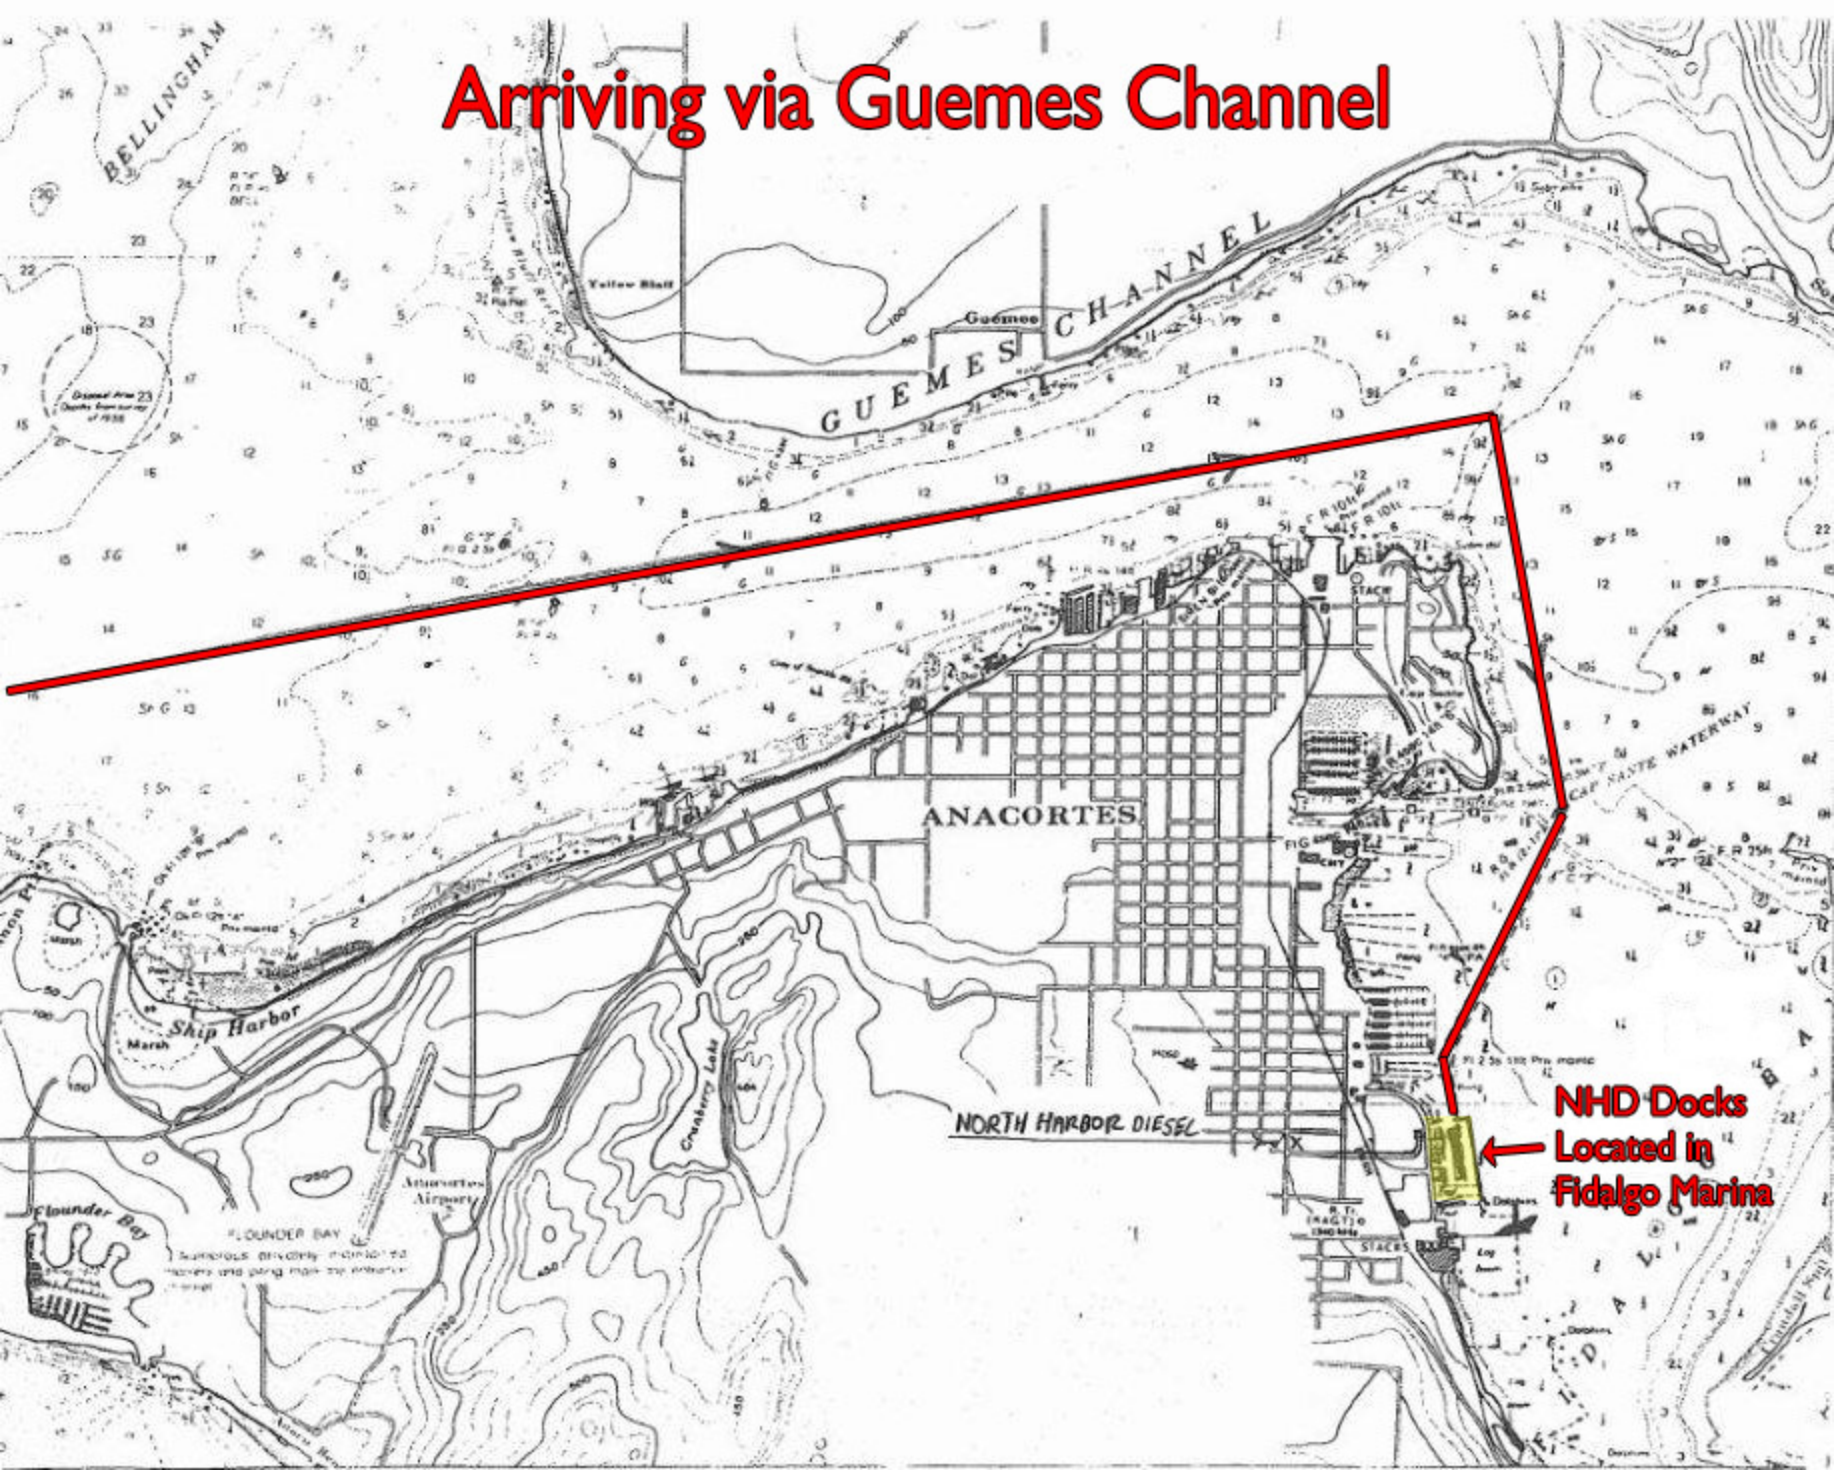

Guemes Channel

NHD Docks at Fidalgo Marina

Swinomish Channel

Arriving via Guemes Channel

**NHD Docks
Located in
Fidalgo Marina**

 North

Fidalgo Marina
and NHD Docks

NHD Main Yard

Fidalgo Marina & NHD Docks

Use Assigned Dock 2,3,4, 6, 7 or 8
DO NOT use Dock 1 or 5

Use Assigned Dock 2,3,4,6,7 or 8
DO NOT use Dock 1 or 5

Haul Out Ramp

NHD Docks

Public Dock
8 7 6 X 4 3 2 X

Fidalgo Marina

North

Main Yard

Main Office

30th

Yacht Sales

T ave

Yard 3

Gas Shop

Haul/Lauch Ramp

- 2
- 3
- 4
- 6

- 7
- 8

Yard 5

Yard 4

Yard 1

4

7