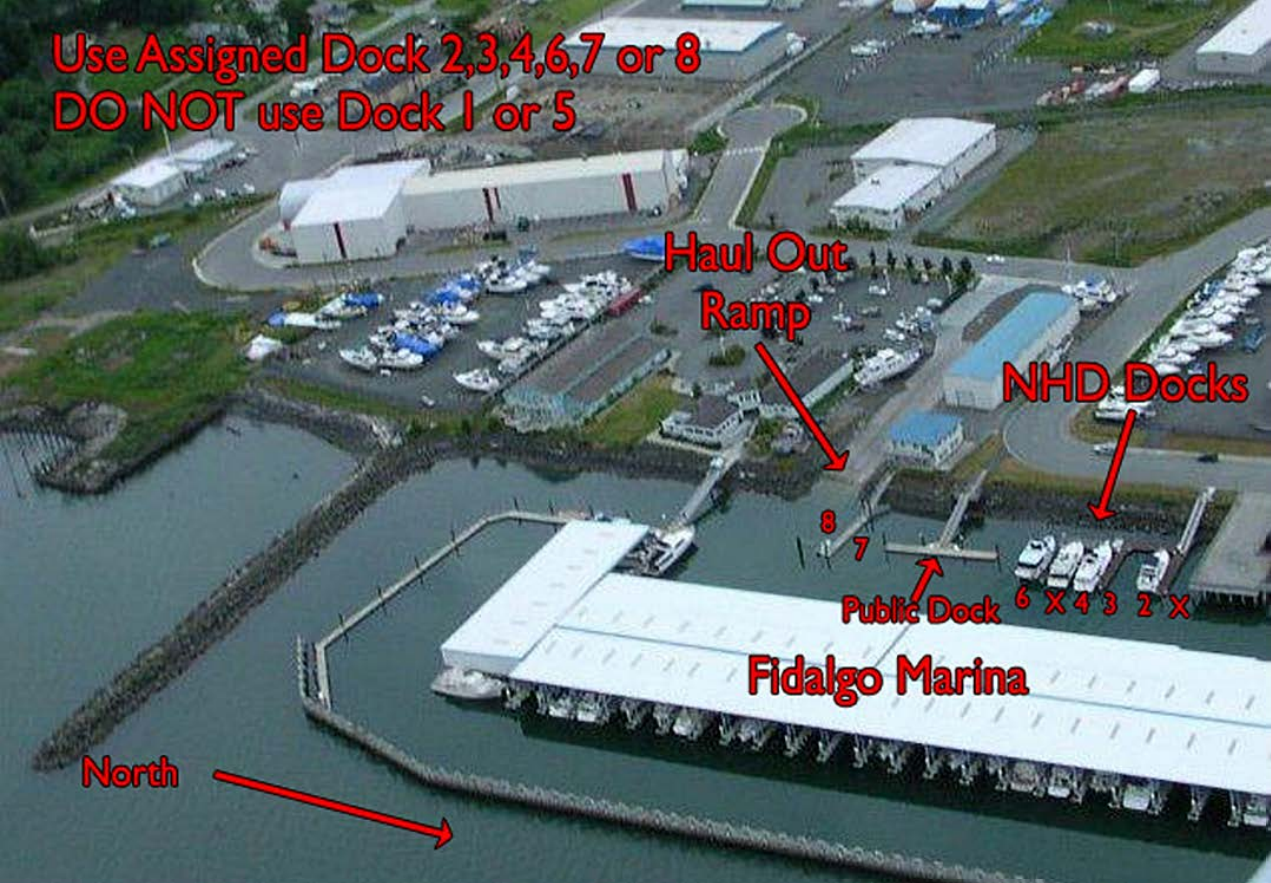

Use Assigned Dock 2,3,4,6,7 or 8
DO NOT use Dock 1 or 5

Haul Out Ramp

NHD Docks

Public Dock
8 7 6 X 4 3 2 X

Fidalgo Marina

North