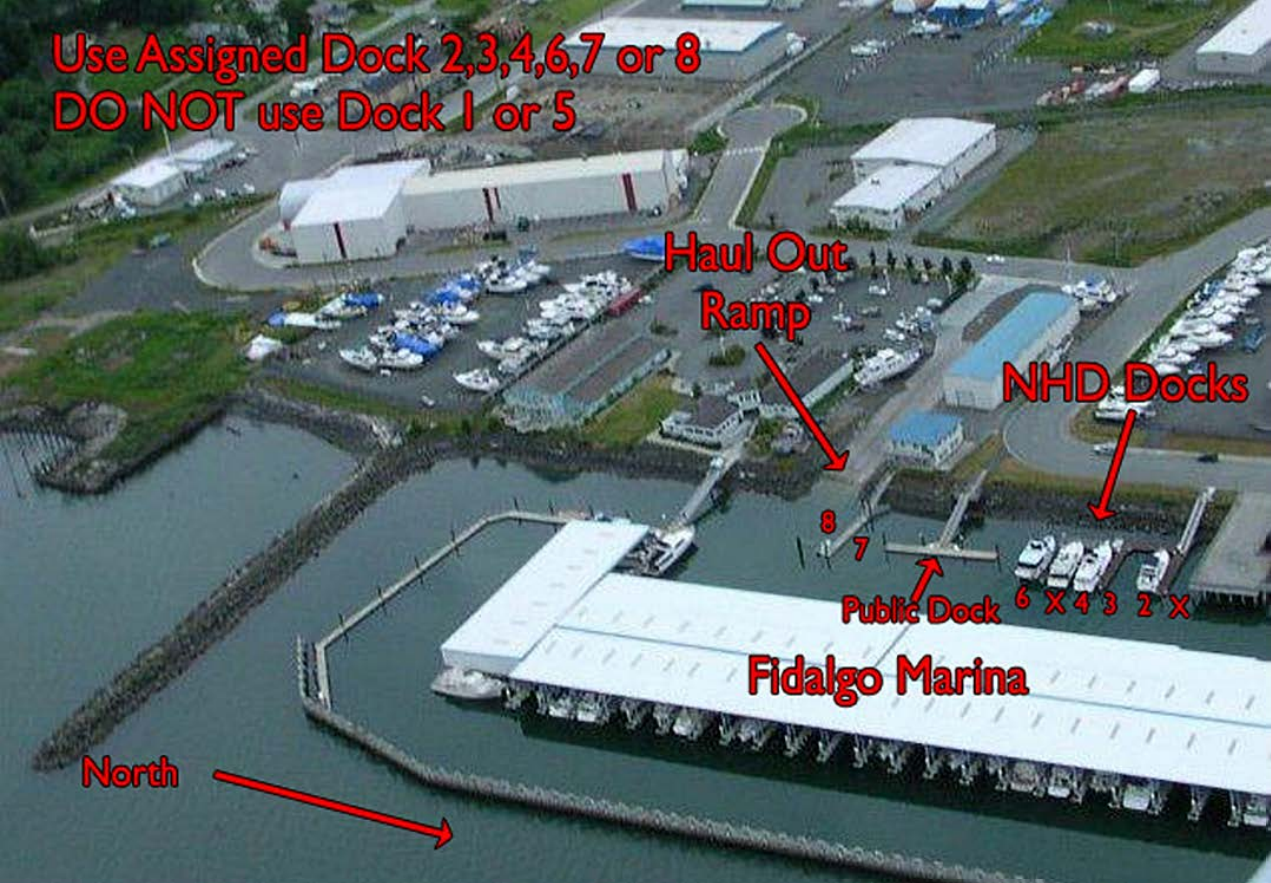

# Arrival via Swinomish Channel

**NHD Docks  
Located in  
Fidalgo Marina**

← North

Fidalgo Marina  
and NHD Docks

NHD Main Yard

# Fidalgo Marina & NHD Docks

Use Assigned Dock 2,3,4, 6, 7 or 8  
DO NOT use Dock 1 or 5  
(Gate Combo 1-3-2-4)

**Use Assigned Dock 2,3,4,6,7 or 8  
DO NOT use Dock 1 or 5**

**Haul Out  
Ramp**

**NHD Docks**

**8 7  
Public Dock 6 X 4 3 2 X**

**Fidalgo Marina**

**North**

Main Yard

Main Office

30th

Yacht Sales

T ave